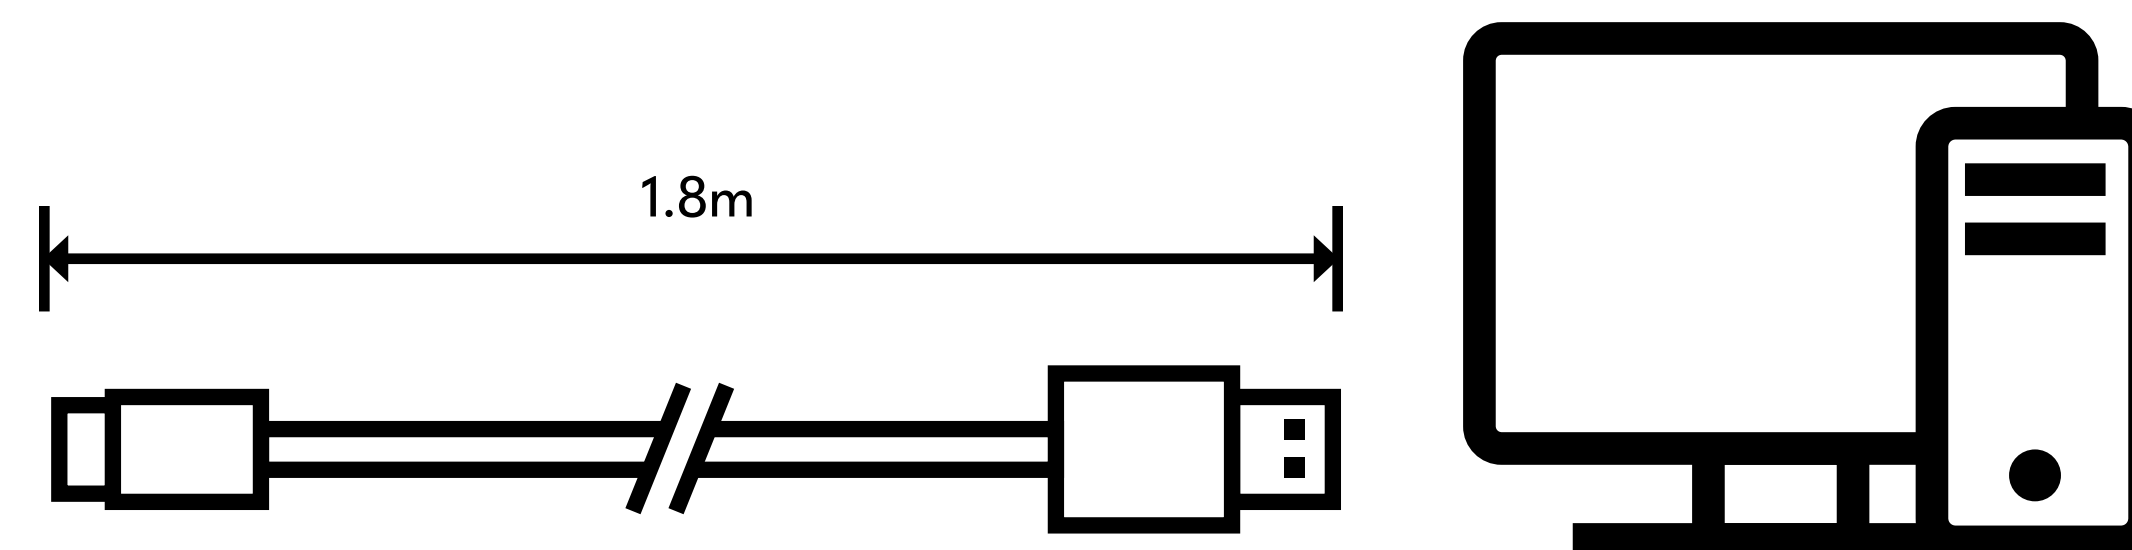

Vendetta has a cabling range of 1.8m To ensure best performance and to avoid cable pulls or strain on the cable, we recommend that the use surface and the PC be no more than 1.2m apart.